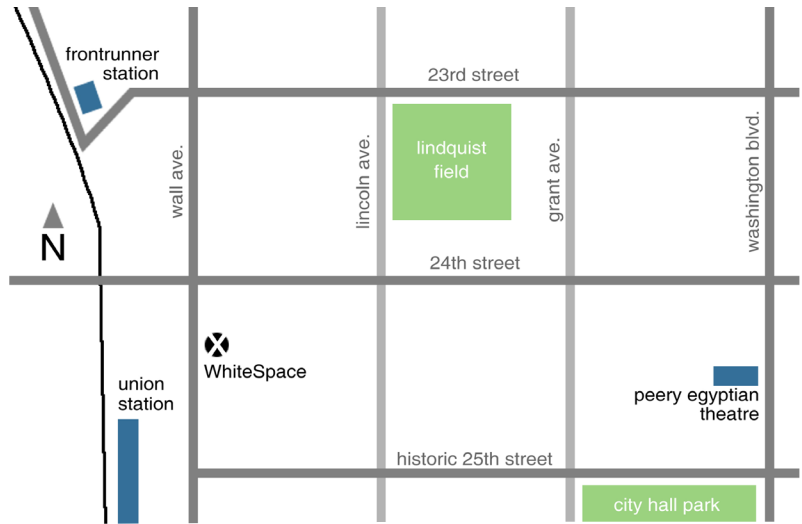

WHITE SPACE

ABOUT

WhiteSpace Contemporary is a unique venue for contemporary art, open to curatorial and exhibition proposals in all media, from organizations and individuals seeking to expand art dialogue.

< 25th street & Union Station / FrontRunner >

DESCRIPTION

WSC is a low-profit social enterprise that produces and hosts events, programs, and exhibitions for the purpose of developing artist-audience relationships in north central Utah. Passionate about promoting all contemporary art forms and their hybrids, WhiteSpace recognizes the need for exemplary productions that create important cultural happenings. With the assistance of commercial partners, cultural institutions, and like-minded individuals and organizations, WhiteSpace strives to engage a broad cross-section of Utahns in cultural events that foster understanding and creative expression.

AMENITIES:

- 22' glass street frontage (w/25K daily traffic count)
- 1000 +/- Sq. ft. w/ 11' ceilings; reinforced hanging
- 22 space parking adjacent
- 8' x 5' load-in door
- Kitchenette w/ microwave & mini fridge
- private bathroom
- 6 electronically controlled track light circuits (led/par30/R16)
- various pedestals / plinths available
- staffed 4 days a week