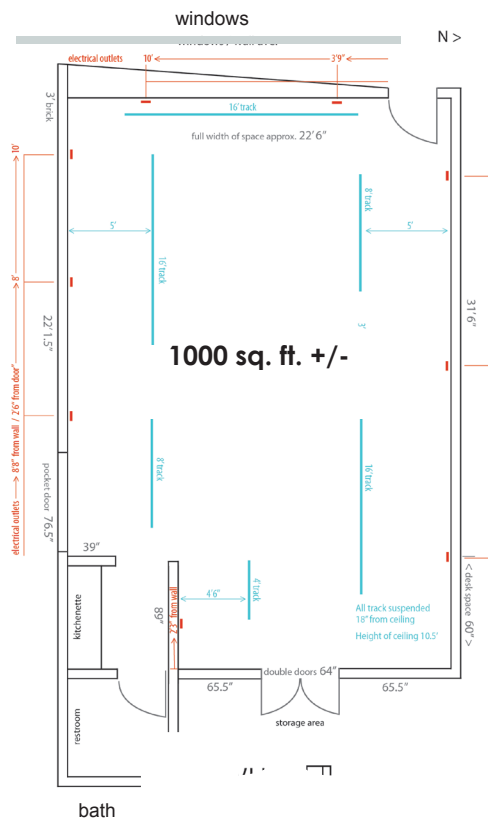

DESCRIPTION

WSC is a low-profit social enterprise that produces and hosts events, programs, and exhibitions for the purpose of developing artist-audience relationships in north central Utah. Passionate about promoting all contemporary art forms and their hybrids, WhiteSpace recognizes the need for exemplary productions that create important cultural happenings. With the assistance of commercial partners, cultural institutions, and like-minded individuals and organizations, WhiteSpace strives to engage a broad cross-section of Utahns in cultural events that foster understanding and creative expression.

AMENITIES:

- 22' glass street frontage (w/25K daily traffic count)
- 1000 +/- Sq. ft. w/ 11' ceilings; reinforced hanging
- 22 space parking adjacent
- 8' x 5' load-in door
- Kitchenette w/ microwave & mini fridge
- private bathroom
- 6 electronically controlled track light circuits (led/par30/R16)
- various pedestals / plinths available
- staffed 4 days a week

2420 wall avenue, ogden, ut 84401
801-895-2278 | whitespaceutah@gmail.com
whitespacecontemporary.org

WHITE SPACE